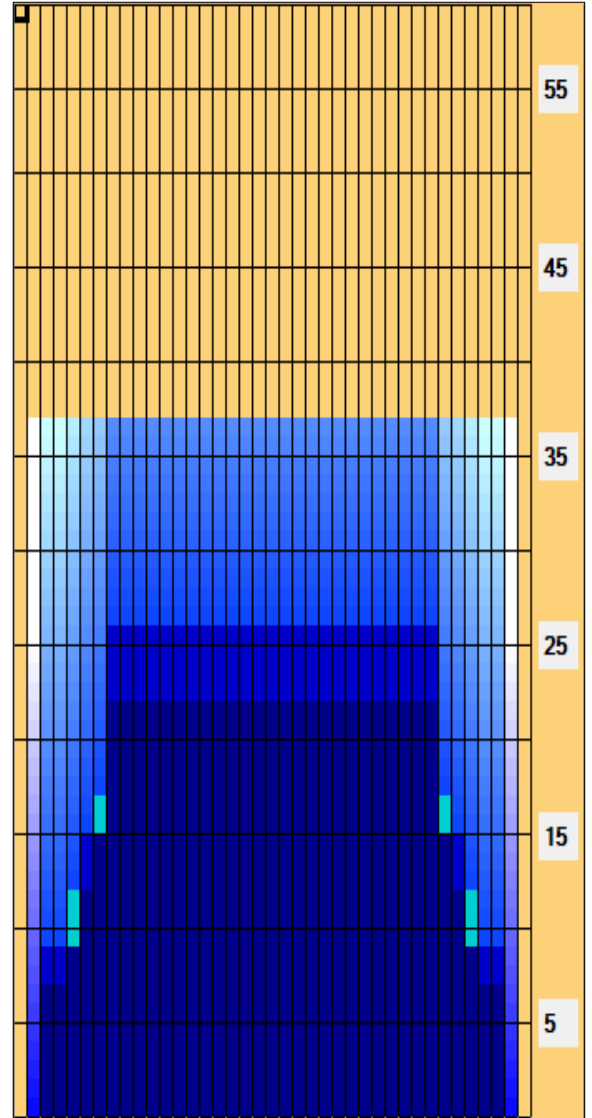

Melga O'Learys 2022 - 2023

Oil Pattern Distance: 37 Feet   **Reverse Brush Drop:** 37 Feet   **Oil Per Board:** 50 uL
Forward Oil Total: 15.3 mL   **Reverse Oil Total:** 10.15 mL   **Volume Oil Total:** 25.45 mL
Forward Boards Crossed: 306 Boards   **Reverse Boards Crossed:** 203 Boards   **Total Boards Crossed:** 509 Boards

Start	Stop	Loads	Speed	Crossed	Start	End	Feet	T.Oil
1	3L	3R	4	18	140	0.0	7.6	7000
2	5L	5R	2	18	62	7.6	12.7	3100
3	7L	7R	2	18	54	12.7	17.8	2700
4	8L	8R	2	18	50	17.8	22.9	2500
5	2L	2R	0	22	0	22.9	30.0	7.1
6	2L	2R	0	30	0	30.0	37.0	7.0

Start	Stop	Loads	Speed	Crossed	Start	End	Feet	T.Oil
1	2L	2R	0	30	0	37.0	26.0	-11.0
2	8L	8R	3	26	75	26.0	15.0	-11.0
3	6L	6R	2	22	58	15.0	8.8	-6.2
4	3L	3R	2	18	70	8.8	3.7	-5.1
5	2L	2R	0	14	0	3.7	0.0	-3.7

Conditioner:
Type In or Select
One

TransferType:
Type In or Select
One

- Forward
- Reverse
- Combined
- Buff