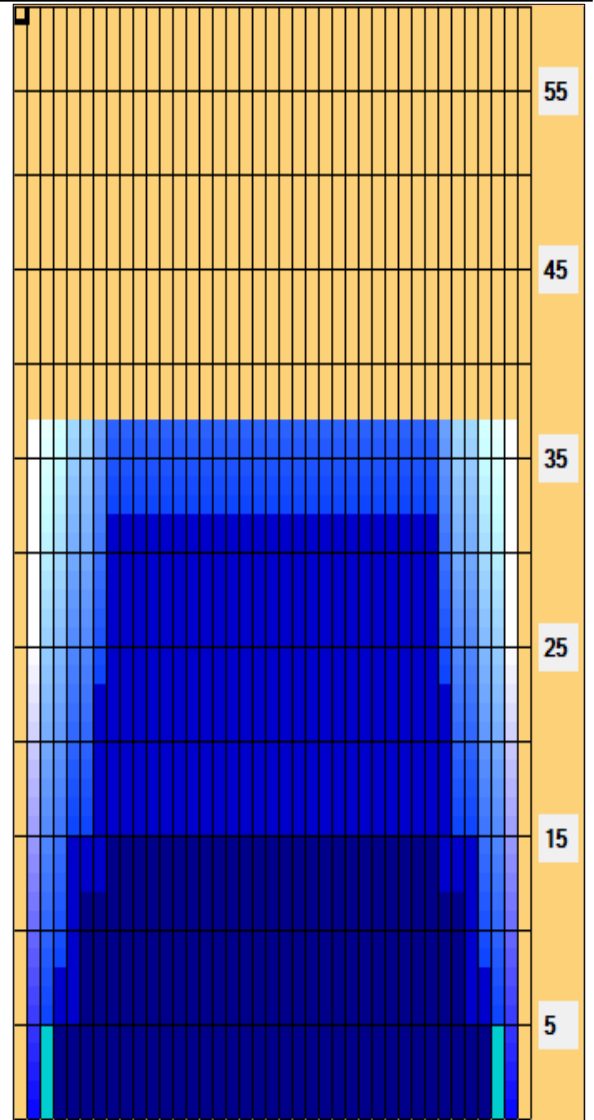

O'Learys ONE '2020

Oil Pattern Distance: 37 Feet **Reverse Brush Drop:** 37 Feet **Oil Per Board:** 50 uL
Forward Oil Total: 10.85 mL **Reverse Oil Total:** 14.1 mL **Volume Oil Total:** 24.95 mL
Forward Boards Crossed: 217 Boards **Reverse Boards Crossed:** 282 Boards **Total Boards Crossed:** 499 Boards

Start	Stop	Loads	Speed	Crossed	Start	End	Feet	T.Oil	
1	3L	3R	3	18	105	0.0	5.1	5.1	5250
2	6L	6R	3	18	87	5.1	12.7	7.6	4350
3	8L	8R	1	18	25	12.7	15.2	2.5	1250
4	2L	2R	0	18	0	15.2	20.0	4.8	0
5	2L	2R	0	22	0	20.0	37.0	17.0	0

Forward Reverse More

Conditioner:
 Type In or Select One
 TransferType:
 Type In or Select One

Forward
 Reverse
 Combined
 Buff

Start	Stop	Loads	Speed	Crossed	Start	End	Feet	T.Oil	
1	2L	2R	0	30	0	37.0	32.0	-5.0	0
2	8L	8R	3	22	75	32.0	22.7	-9.3	3750
3	7L	7R	3	18	81	22.7	15.1	-7.6	4050
4	5L	5R	3	18	93	15.1	7.5	-7.6	4650
5	4L	4R	1	14	33	7.5	5.6	-1.9	1650
6	2L	2R	0	14	0	5.6	0.0	-5.6	0

Forward Reverse More

O'Learys ONE komandos LBL tepimas

Item	3L-7L:18L-18R	8L-12L:18L-18R	13L-17L:18L-18R	18L-18R:17R-13R	18L-18R:12R-8R	18L-18R:7R-3R
Description	Outside Track:Middle	Middle Track:Middle	Inside Track:Middle	Middle: Inside Track	Middle:Middle Track	Middle:Outside Track
Track Zone Ratio	2.3	1	1	1	1	2.3