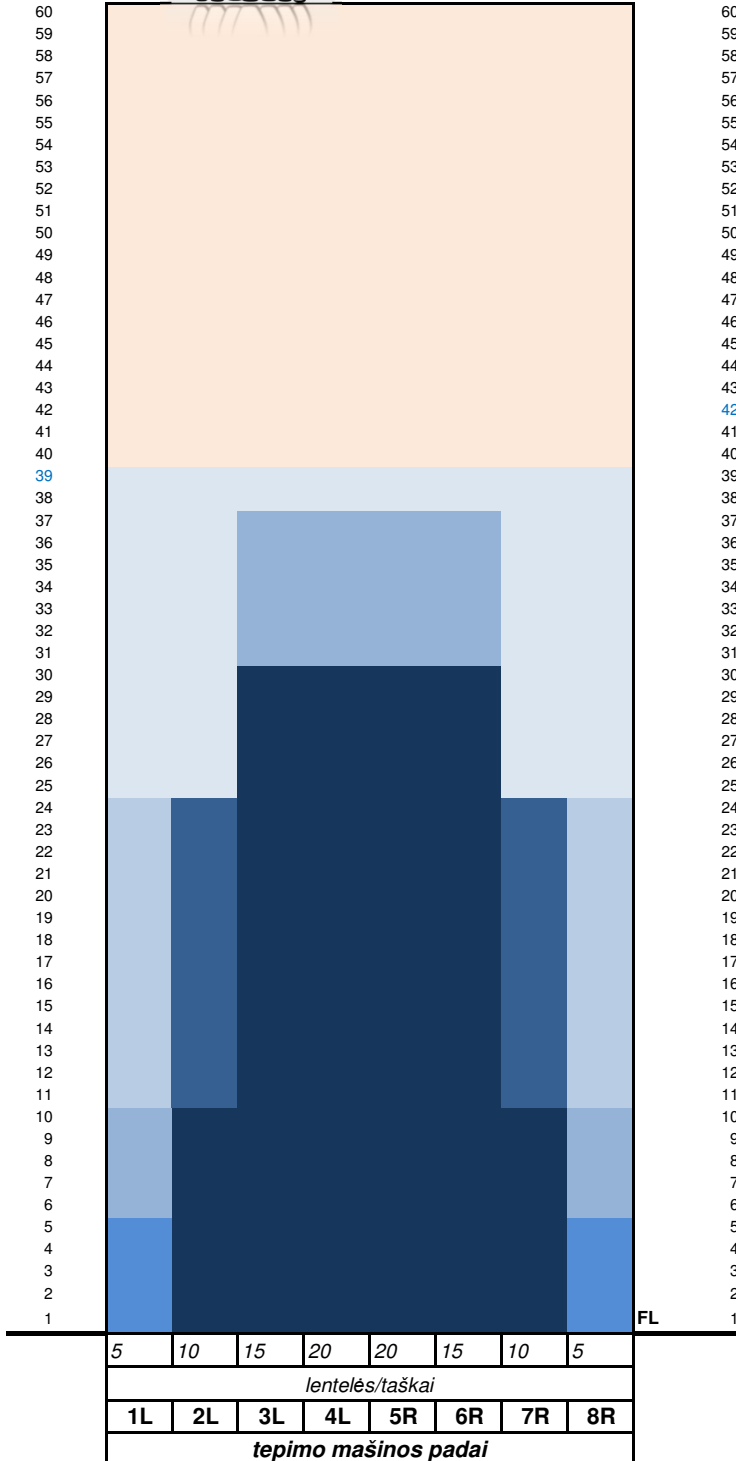

OAZĖS BOULINGO TAURĖ

Boulingo klubas „OAZĖ“, Kaunas

TEPIMAS/DIAGRAMA

PROGRAM 2	
clean(1) oil(2) both(3)	3
Simultaneous(1) Separate(2)	1
Change Program	
Start Cleaning Distance	0
Oil only Dust	1
Oil patter Distance (feet)	39
Forward Shift to 2nd Speed	24
Forward Shift to High Speed	37
Forward Oil Pad 8R (feet)	5
Forward Oil Pad 7R (feet)	24
Forward Oil Pad 6R (feet)	37
Forward Oil Pad 5R (feet)	37
Forward Oil Pad 1L (feet)	5
Forward Oil Pad 2L (feet)	10
Forward Oil Pad 3L (feet)	37
Forward Oil Pad 4L (feet)	37
Forward Shift to 2nd Speed	10
Reverse Shift to Low Speed	0
Rev. Oil Pad 8R (feet)	0
Rev. Oil Pad 7R (feet)	10
Rev. Oil Pad 6R (feet)	30
Rev. Oil Pad 5R (feet)	30
Rev. Oil Pad 1L (feet)	0
Rev. Oil Pad 2L (feet)	10
Rev. Oil Pad 3L (feet)	30
Rev. Oil Pad 4L (feet)	30
Takelių plovimo skystis	
Kondicionierius/Tepalas	
Tepimo mašina	
Brunswick Kegel Phoenix C	